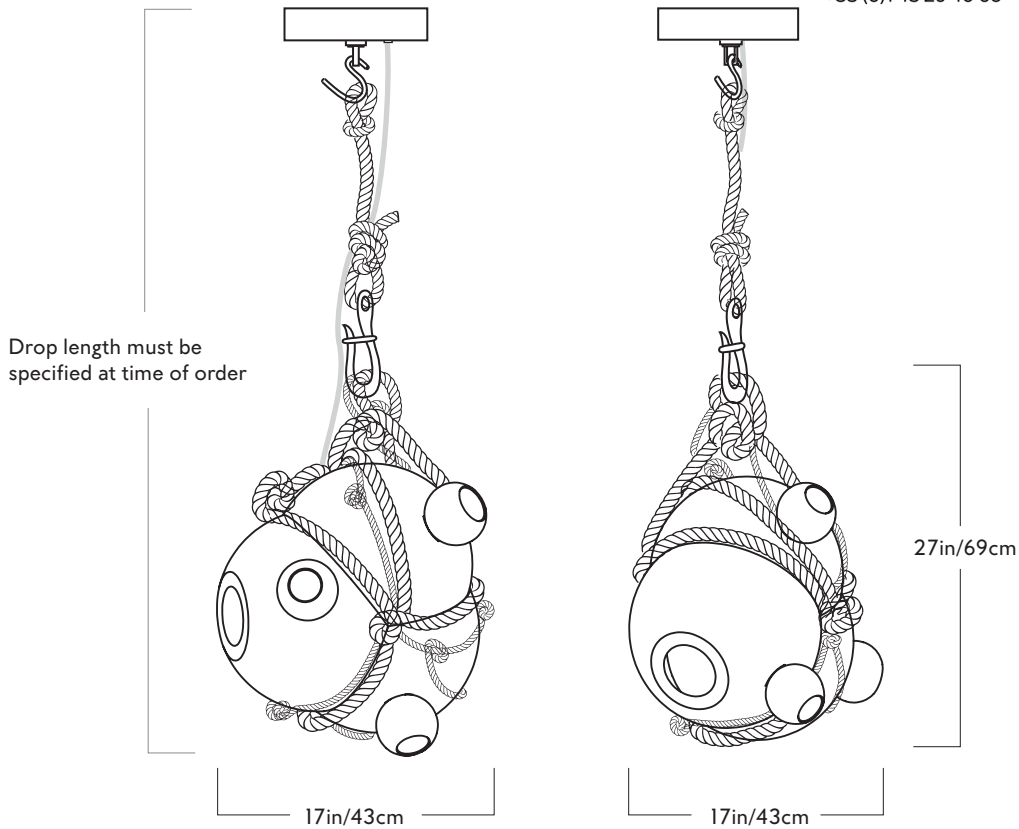

Roll & Hill

triode

28 rue Jacob 75006 Paris contact@triodedesign.com
+33 (0)1 43 29 40 05 www.triodedesign.com

Knotty Bubbles

Series
Knotty Bubbles

Product
Pendant - Large

Dimensions
Appx. Dia 17in/43cm x H 27in/69cm

Weight
20lb/9kg

Pendant - Large

Materials
Glass, rope, marine hardware

Finishes
Khaki, white / clear, opal

Suspension
Rope and marine hardware; drop length must be specified at time of order

Canopy
5-inch round canopy in antique brass finish

Certifications
UL, cUL (120V) CE, CB (240V)

Incandescent Illumination (120V/240V)

Socket: E12/E14
Bulb: 2 x 25 Watt A15 antique
Wattage: 50 Watts
Lumens: 70 Lumens
Color Temperature: 2200 Kelvin
Dimming: Triac or ELV

Socket: E26/E27
Bulb: 2 x 40 Watt A19 antique
Wattage: 80 Watts
Lumens: 260 Lumens
Color Temperature: 2200 Kelvin
Dimming: Triac or ELV

Halogen Illumination (120V/240V)

Socket: G4
Bulb: 2 x 20 Watt G4 halogen
Wattage: 40 Watts
Lumens: 600 Lumens
Color Temperature: 2800 Kelvin
Dimming: Triac or ELV